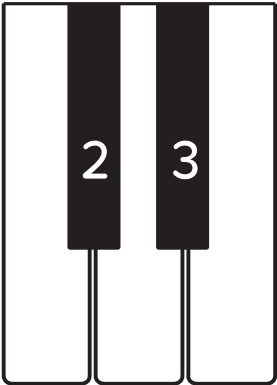

Quarter Note  = 1 Beat Count: 1	Half Note  = 2 Beats Count: 1 - 2
---	---

Right Hand

Play this piece on any group of two black keys on the piano.

Walking in the Garden

 R.H. 			
Walk - ing, walk - ing	slow - ly.	Walk - ing, walk - ing,	slow - ly.